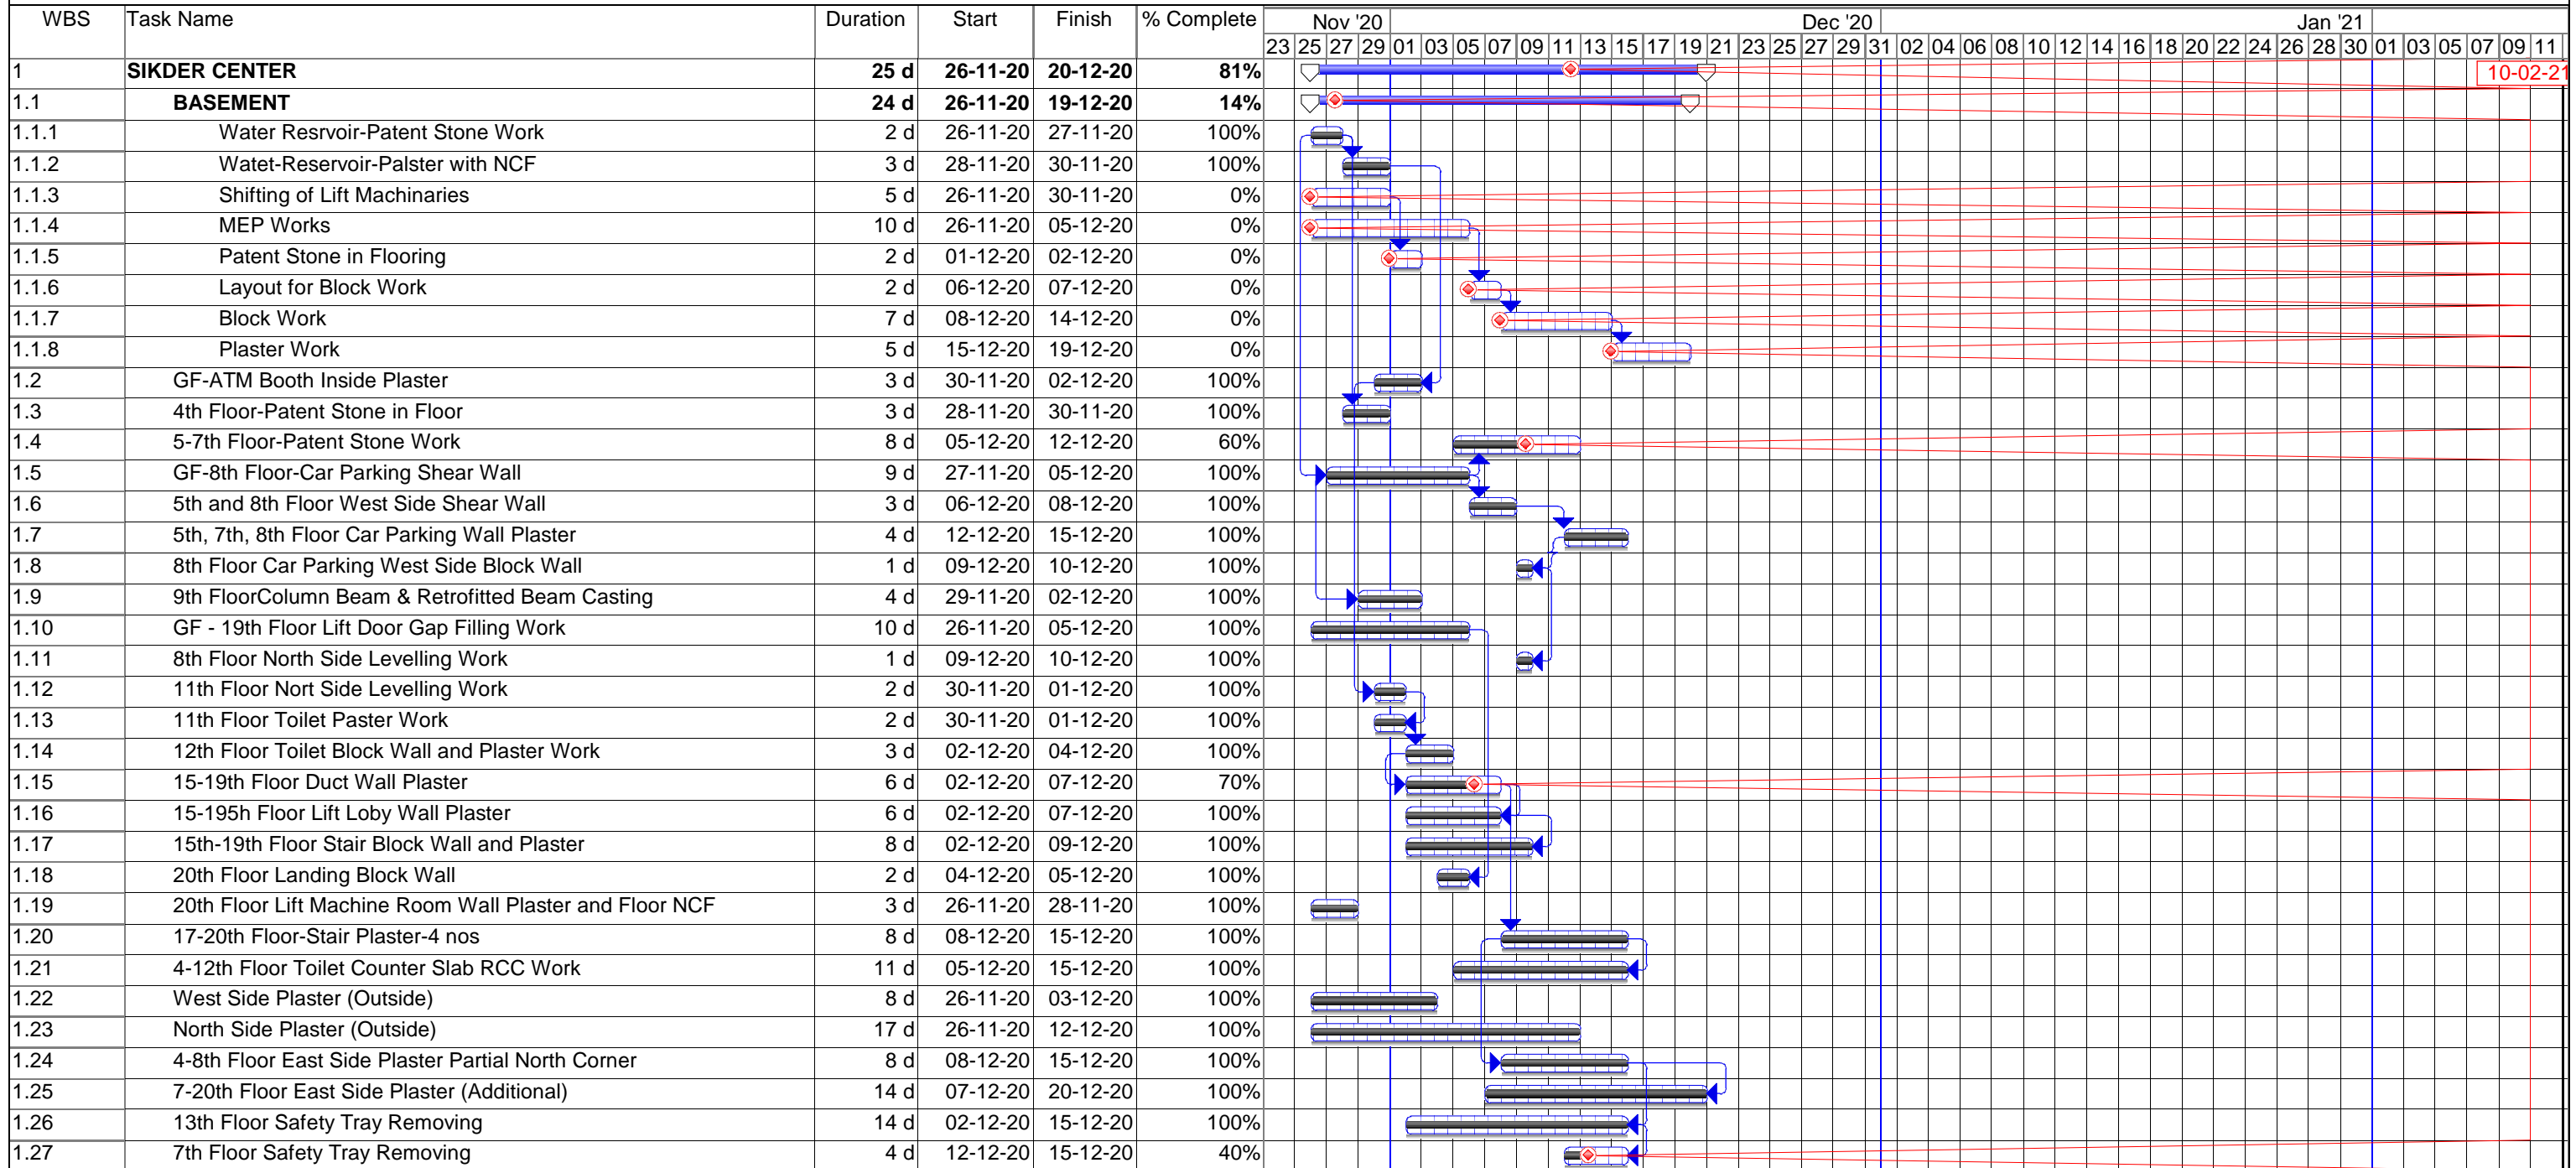

WORK PLAN AND PROGRESS FOR BASEMENT+20-STORIED SIKDER CENTER AT BANANI, DHAKA

Date: 13-02-21 16.56
Sheet: 1 / 1